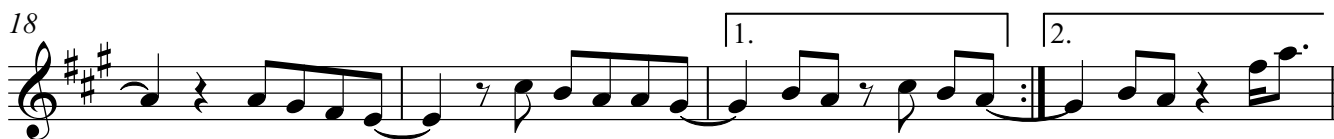

Alto Saxophone

Lean On Me

BACK CHAT PLAY

♩ = 117 Double Time Township Feel

Withers
Arr. Simon Dennis

DRUMS INTRO

Sometimes in our lives, we all have pain, we all have sorrow,
but if we are wise, we know that there's always tomorrow

VERSE - SING!

DOUBLE CHORUS

BRIDGE

'We all need somebody, to lean on'

To Coda

'We all need somebody, to lean on'

CHORUS

D.S. al Coda